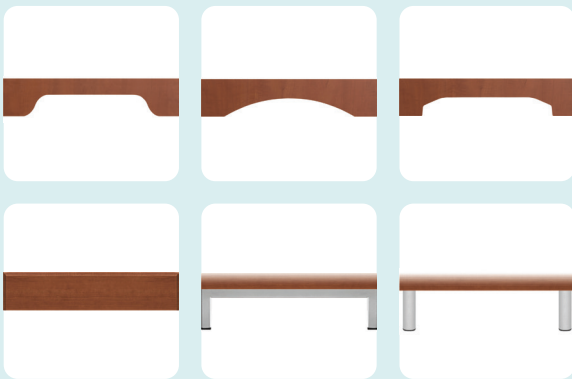

SK600A-DHB

Depth -
Width 54"
Height 22"

SK600A-DFB

Depth -
Width 54"
Height 16"

Style options

Top Style

Kick Style

Face Style